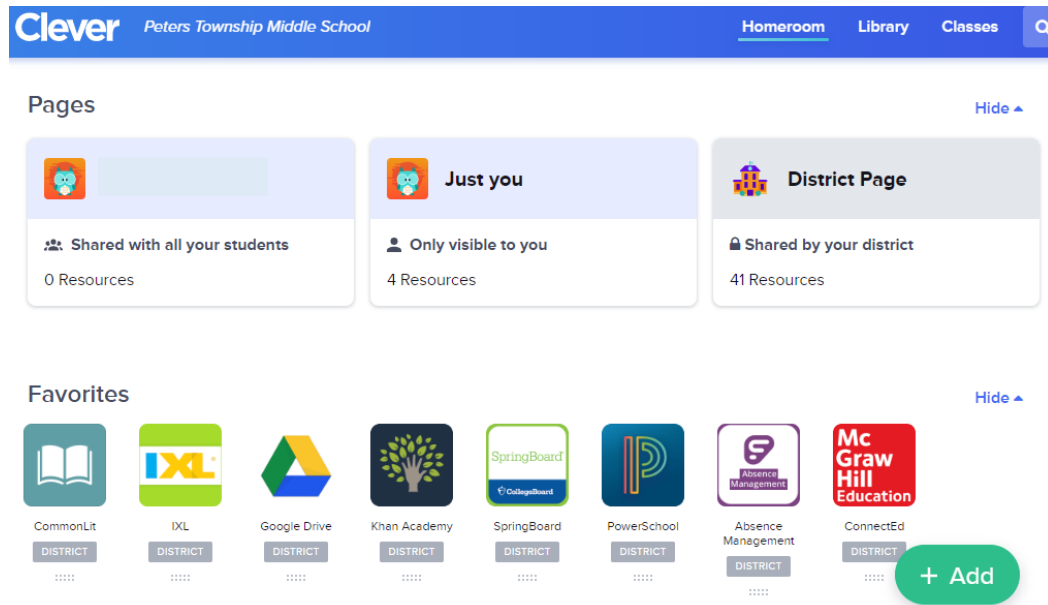

## Sign in

[Can't access your account?](#)

[Sign-in options](#)

Next

## Enter password

[Forgot my password](#)

Sign in

On the next pop-up, decide whether or not you would like to remain signed in.

Continue onto the back

After this, you should be taken to your dashboard with links to all commonly used websites throughout the district. Your home page should look similar to this: