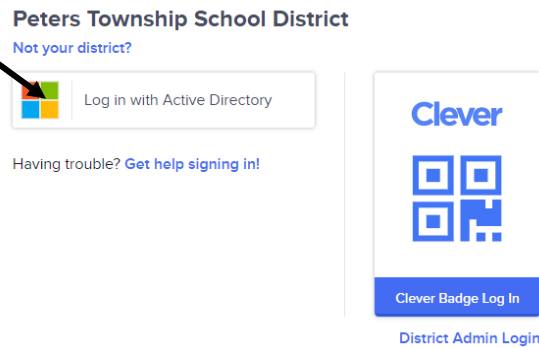

Click “Log in with Active Directory”: